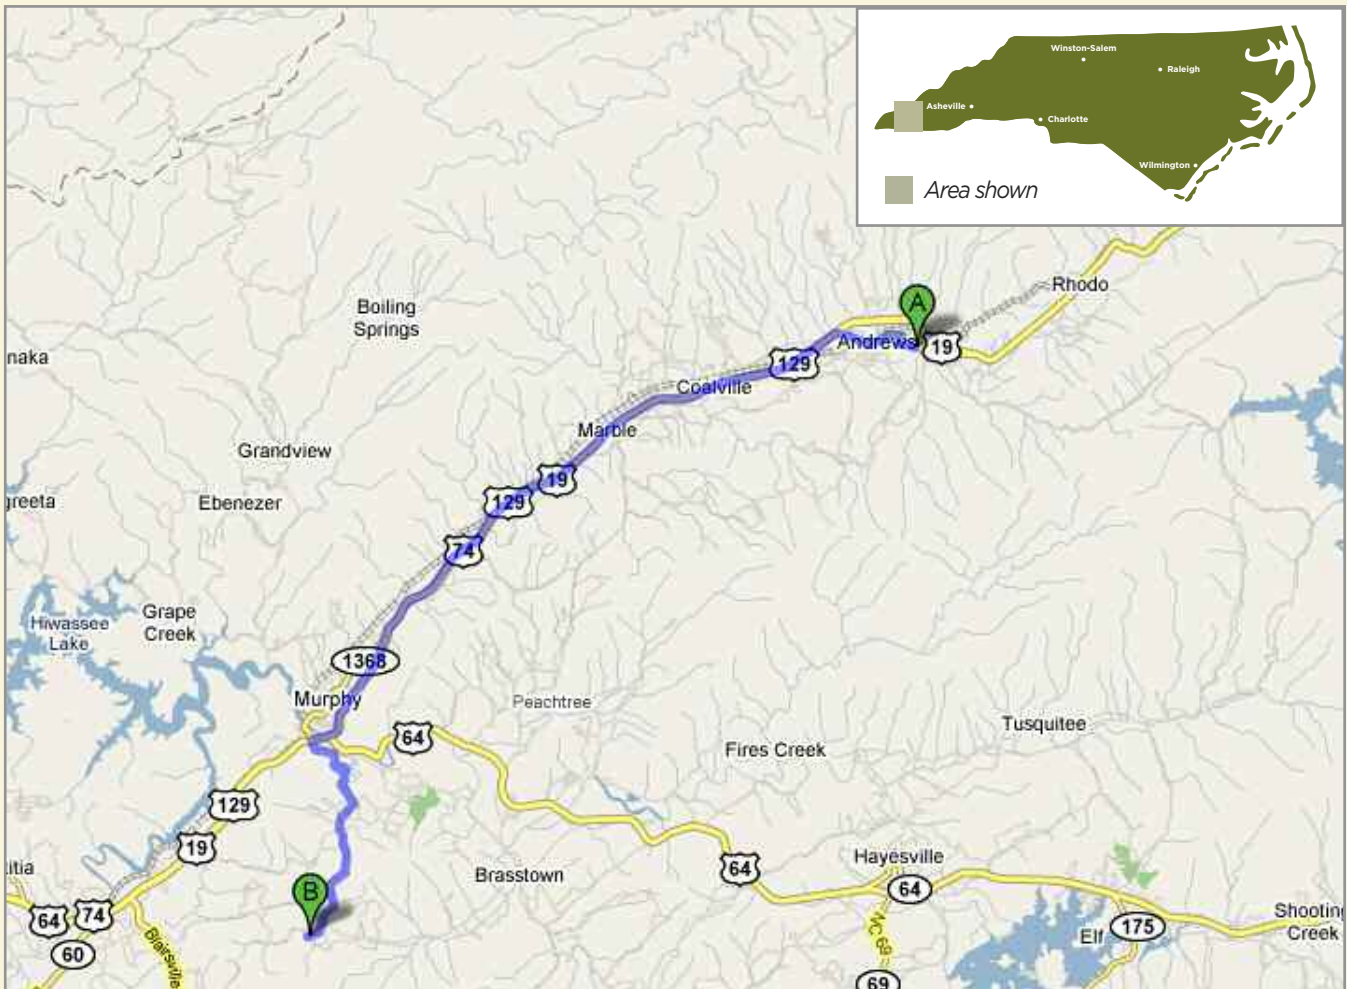

# NORTH CAROLINA

# Wine Country

## The Cherokee Wine Mini-Trail

Wineries: 2    Mileage: 22.1

Tucked into the far western corner of the state, these two Cherokee County wineries give you a great taste of Southern Appalachia. Calaboose cellars claims the title of the smallest free-standing, complete winery in America (just 300 square feet), and the tasting room operates out of Andrews' first jailhouse. Meanwhile, the Valley River Vineyards boasts a three-acre vineyard on a 12-acre farm, and hosts tastings, tours, and events on warm weather weekends.

# Directions

- 1. From Downtown Andrews** - From Main Street/2nd Street, turn south onto Laurel Street (the only direction you can go), then turn left when it ends at Aquone Road. Calaboose Cellars is in the small stone building 0.3 miles down the road.
- Return to Main Street/2nd Street and take a left. Follow for 1.5 miles, then take a left US Highways 129/19/74, and continue to follow the highway for 14.6 miles into the town of Murphy. Turn left onto Hiwassee Street, and go 0.6 miles until taking a slight right onto Martins Creek Road. Stay on Martins Creek Road for 4.7 miles, and the **Valley River Vineyards** will be on your left.
- Go back right on Martins Creek Road to return to Murphy and Andrews. Go left on Martins Creek Road to get to US 19/129, which can take you into North Georgia or to Lake Hiwassee.